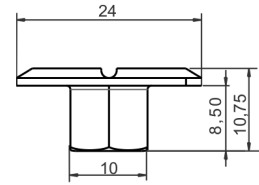

10-10006.5

51711958025

Black,
Quantity:
10-10006.5 - 5 pcs
10-10006.10 - 10 pcs
10-10006.25 - 25 pcs

ALPINA, BMW, BMW
(BRILLIANCE),
MAYBACH