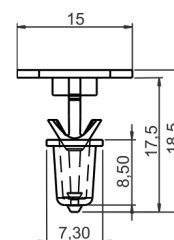

11-10012.5

1H0837719

Black,
Quantity:
11-10012.5 - 5 pcs
11-10012.10 - 10 pcs
11-10012.25 - 25 pcs

Ford, Seat, VW