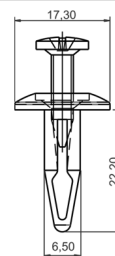

21-40043.5

735537083

Blue,
Quantity:
21-40043.5 - 5 pcs
21-40043.10 - 10 pcs
21-40043.25 - 25 pcs

Alfa Romeo, Fiat

25-20003.5

Black,
Quantity:
25-20003.5 - 5 pcs
25-20003.10 - 10 pcs
25-20003.25 - 25 pcs

Opel

33-10003.5

14591487
4292906

Black,
Quantity:
33-10003.5 - 5 pcs
33-10003.10 - 10 pcs
33-10003.25 - 25 pcs

Alfa Romeo, Fiat,
Lancia

33-10004.5

4274360

Black,
Quantity:
33-10004.5 - 5 pcs
33-10004.10 - 10 pcs
33-10004.25 - 25 pcs

Alfa Romeo, Fiat,
Lancia

33-10005.5

14592187

Black,
Quantity:
33-10005.5 - 5 pcs
33-10005.10 - 10 pcs
33-10005.25 - 25 pcs

Alfa Romeo

33-10008.5

14591887

Black,
Quantity:
33-10008.5 - 5 pcs
33-10008.10 - 10 pcs
33-10008.25 - 25 pcs

33-10009.5

7677865

Black,
Quantity:
33-10009.5 - 5 pcs
33-10009.10 - 10 pcs
33-10009.25 - 25 pcs

Alfa Romeo, Fiat,
Lancia, Peugeot

33-10016.5

14592087
735284886

Black,
Quantity:
33-10016.5 - 5 pcs
33-10016.10 - 10 pcs
33-10016.25 - 25 pcs

Alfa Romeo, Fiat,
Lancia

33-10017.5

14590887

Black,
Quantity:
33-10017.5 - 5 pcs
33-10017.10 - 10 pcs
33-10017.25 - 25 pcs

Fiat

33-10018.5

1609061280
1301019808
1301019650
130101965

Black,
Quantity:
33-10018.5 - 5 pcs
33-10018.10 - 10 pcs
33-10018.25 - 25 pcs

ABARTH, Alfa Romeo,
Citroen, Fiat

33-10021.5

14592287

Black,
Quantity:
33-10021.5 - 5 pcs
33-10021.10 - 10 pcs
33-10021.25 - 25 pcs

Fiat

33-10034.5

4310258

Black,
Quantity:
33-10034.5 - 5 pcs
33-10034.10 - 10 pcs
33-10034.25 - 25 pcs

Fiat