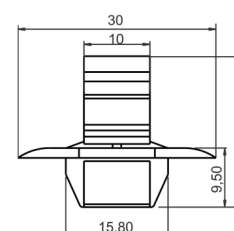

21-40055.5

792834
6992P3

Black,
Quantity:
21-40055.5 - 5 pcs
21-40055.10 - 10 pcs
21-40055.25 - 25 pcs

Citroen, Peugeot