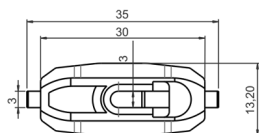

11-40067.5

8D0853909B

Natural,
Quantity:
11-40067.5 - 5 pcs
11-40067.10 - 10 pcs
11-40067.25 - 25 pcs

Audi