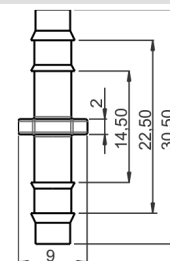

33-60001.5

14201980

White,
Quantity:
33-60001.5 - 5 pcs
33-60001.10 - 10 pcs
33-60001.25 - 25 pcs

ABARTH, Alfa Romeo,
Chrysler, Citroen

33-60002.5

4313075

Red,
Quantity:
33-60002.5 - 5 pcs
33-60002.10 - 10 pcs
33-60002.25 - 25 pcs

MERCEDES-BENZ

33-60003.5

14115980

Natural,
Quantity:
33-60003.5 - 5 pcs
33-60003.10 - 10 pcs
33-60003.25 - 25 pcs

Alfa Romeo, Citroen,
Fiat, Lancia

33-60004.5

46408953
46748771
60626849

Colorless / Black,
Quantity:
33-60004.5 - 5 pcs
33-60004.10 - 10 pcs
33-60004.25 - 25 pcs

Alfa Romeo, Fiat,
Lancia

33-60008.5

4264257
14215282

Blue,
Quantity:
33-60008.5 - 5 pcs
33-60008.10 - 10 pcs
33-60008.25 - 25 pcs

Fiat

33-60010.5

7689403

Black,
Quantity:
33-60010.5 - 5 pcs
33-60010.10 - 10 pcs
33-60010.25 - 25 pcs

33-60012.5

14583087

Black,
Quantity:
33-60012.5 - 5 pcs
33-60012.10 - 10 pcs
33-60012.25 - 25 pcs

33-70002.5

15699801

Quantity:
33-70002.5 - 5 pcs
33-70002.10 - 10 pcs
33-70002.100 - 100 pcs

33-70003.5

Quantity:
33-70003.5 - 5 pcs
33-70003.10 - 10 pcs
33-70003.100 - 100 pcs

76-30003.5

71741887

Black,
Quantity:
76-30003.5 - 5 pcs
76-30003.10 - 10 pcs
76-30003.25 - 25 pcs

Fiat, Suzuki

76-40009.5

71741889

White,
Quantity:
76-40009.5 - 5 pcs
76-40009.10 - 10 pcs
76-40009.25 - 25 pcs

Fiat, Suzuki

87-20001.5

51751429

Black,
Quantity:
87-20001.5 - 5 pcs
87-20001.10 - 10 pcs
87-20001.25 - 25 pcs

Alfa Romeo, Fiat, Opel,
Saab