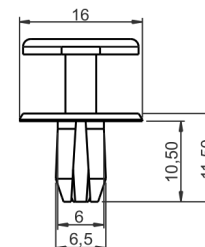

11-30002.5

Black,
Quantity:
11-30002.5 - 5 pcs
11-30002.10 - 10 pcs
11-30002.25 - 25 pcs

Audi, Citroen, Dacia, DS

11-60030.5

Colorless,
Quantity:
11-60030.5 - 5 pcs
11-60030.10 - 10 pcs
11-60030.25 - 25 pcs

174610

12-10001.5

Black,
Quantity:
12-10001.5 - 5 pcs
12-10001.10 - 10 pcs
12-10001.25 - 25 pcs

Opel

90022049
2240861

12-10004.5

Black,
Quantity:
12-10004.5 - 5 pcs
12-10004.10 - 10 pcs
12-10004.25 - 25 pcs

1162488
90355604

Chevrolet, Opel,
VAUXHALL

12-10005.5

Black,
Quantity:
12-10005.5 - 5 pcs
12-10005.10 - 10 pcs
12-10005.25 - 25 pcs

Opel

1162484
90040750

12-10008.5

Black,
Quantity:
12-10008.5 - 5 pcs
12-10008.10 - 10 pcs
12-10008.25 - 25 pcs

13265959
1162742

Chevrolet, Opel,
VAUXHALL

12-20002.5

Black,
Quantity:
12-20002.5 - 5 pcs
12-20002.10 - 10 pcs
12-20002.25 - 25 pcs

Chevrolet, Opel

90508809
1400806

12-20006.5

Black,
Quantity:
12-20006.5 - 5 pcs
12-20006.10 - 10 pcs
12-20006.25 - 25 pcs

Chevrolet, Opel,
VAUXHALL

1406925
9130754

12-20007.5

Black,
Quantity:
12-20007.5 - 5 pcs
12-20007.10 - 10 pcs
12-20007.25 - 25 pcs

Opel

11571109
212951

12-20009.5

Quantity:
12-20009.5 - 5 pcs
12-20009.10 - 10 pcs
12-20009.25 - 25 pcs

90589346
1406528

Chevrolet, Opel,
VAUXHALL

12-40003.5

Quantity:
12-40003.5 - 5 pcs
12-40003.10 - 10 pcs
12-40003.25 - 25 pcs

Opel

100490
6616858

12-40005.5

Red,
Quantity:
12-40005.5 - 5 pcs
12-40005.10 - 10 pcs
12-40005.25 - 25 pcs

Chevrolet, Opel,
VAUXHALL

90457899
2345959