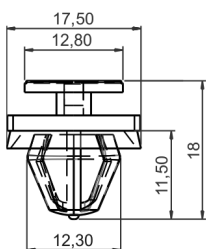

21-40019.5

White,
Quantity:
21-40019.5 - 5 pcs
21-40019.10 - 10 pcs
21-40019.25 - 25 pcs

Citroen, Dacia, DS, Fiat