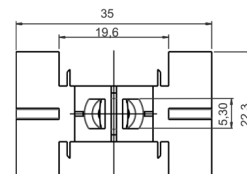

10-40028.5

51139804996

Blue,
Quantity:
10-40028.5 - 5 pcs
10-40028.10 - 10 pcs
10-40028.25 - 25 pcs

Citroen, Dacia, DS, Mini

10-40040.5

51131960054

Natural,
Quantity:
10-40040.5 - 5 pcs
10-40040.10 - 10 pcs
10-40040.25 - 25 pcs

BMW

10-40043.5

51131946258

White,
Quantity:
10-40043.5 - 5 pcs
10-40043.10 - 10 pcs
10-40043.25 - 25 pcs

ALPINA, BMW

10-40048.5

51718184574

White,
Quantity:
10-40048.5 - 5 pcs
10-40048.10 - 10 pcs
10-40048.25 - 25 pcs

BMW

10-40050.5

51138231130

Natural,
Quantity:
10-40050.5 - 5 pcs
10-40050.10 - 10 pcs
10-40050.25 - 25 pcs

ALPINA, BMW

10-40065.5

07131480418
07132757821

Grey,
Quantity:
10-40065.5 - 5 pcs
10-40065.10 - 10 pcs
10-40065.25 - 25 pcs

Mini

10-40075.5

51717006757

Grey,
Quantity:
10-40075.5 - 5 pcs
10-40075.10 - 10 pcs
10-40075.25 - 25 pcs

BMW

10-40081.5

51317064098

Quantity:
10-40081.5 - 5 pcs
10-40081.10 - 10 pcs
10-40081.25 - 25 pcs

BMW

10-40088.5

51321938884

White,
Quantity:
10-40088.5 - 5 pcs
10-40088.10 - 10 pcs
10-40088.25 - 25 pcs

BMW, Volvo

10-40089.5

51498123832

Black,
Quantity:
10-40089.5 - 5 pcs
10-40089.10 - 10 pcs
10-40089.25 - 25 pcs

ALPINA, BMW, BMW
(BRILLIANCE), Mini

10-40090.5

07129925738
07129904226
07129901654

Quantity:
10-40090.5 - 5 pcs
10-40090.10 - 10 pcs
10-40090.25 - 25 pcs

10-60002.5

63171367868

White,
Quantity:
10-60002.5 - 5 pcs
10-60002.10 - 10 pcs
10-60002.25 - 25 pcs

ALPINA, BMW, BMW
(BRILLIANCE), Mini