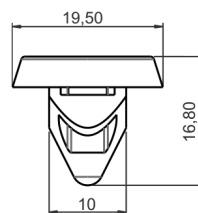

11-60020.5

N10621301

White / Black,
Quantity:
11-60020.5 - 5 pcs
11-60020.10 - 10 pcs
11-60020.25 - 25 pcs

Audi, Seat, Skoda, VW