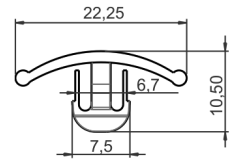

12-10004.5

Black,
Quantity:
12-10004.5 - 5 pcs
12-10004.10 - 10 pcs
12-10004.25 - 25 pcs

Chevrolet, Opel,
VAUXHALL