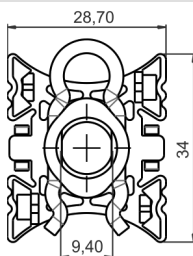

10-40088.5

51321938884

White,
Quantity:
10-40088.5 - 5 pcs
10-40088.10 - 10 pcs
10-40088.25 - 25 pcs

BMW, Volvo