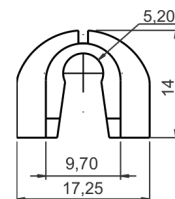

11-40118.5

171837199

White,
Quantity:
11-40118.5 - 5 pcs
11-40118.10 - 10 pcs
11-40118.25 - 25 pcs

Audi, Seat, VW

11-40119.5

N90959101

Quantity:
11-40119.5 - 5 pcs
11-40119.10 - 10 pcs
11-40119.25 - 25 pcs

Audi, Seat, Skoda, VW

11-40120.5

443853909A

Natural,
Quantity:
11-40120.5 - 5 pcs
11-40120.10 - 10 pcs
11-40120.25 - 25 pcs

Audi

11-40122.5

2E1867289C
2E0853139A

Yellow,
Quantity:
11-40122.5 - 5 pcs
11-40122.10 - 10 pcs
11-40122.25 - 25 pcs

MERCEDES-BENZ, VW

11-40123.5

2E0945230

Black,
Quantity:
11-40123.5 - 5 pcs
11-40123.10 - 10 pcs
11-40123.25 - 25 pcs

VW

11-40124.5

1J0858137B

Quantity:
11-40124.5 - 5 pcs
11-40124.10 - 10 pcs
11-40124.25 - 25 pcs

Audi

11-40125.5

8L4867276
4A0867276B
4A0867276A

Quantity:
11-40125.5 - 5 pcs
11-40125.10 - 10 pcs
11-40125.25 - 25 pcs

Audi

11-40126.5

1H0853586
1H0853585

White / Green,
Quantity:
11-40126.5 - 5 pcs
11-40126.10 - 10 pcs
11-40126.25 - 25 pcs

VW

11-40127.5

3B9867289
4B0867276A

Quantity:
11-40127.5 - 5 pcs
11-40127.10 - 10 pcs
11-40127.25 - 25 pcs

Audi

11-40128.5

701805163

Black,
Quantity:
11-40128.5 - 5 pcs
11-40128.10 - 10 pcs
11-40128.25 - 25 pcs

VW

11-50001.5

N90205501

Black,
Quantity:
11-50001.5 - 5 pcs
11-50001.10 - 10 pcs
11-50001.100 - 100 pcs

11-50005.5

N90666101

Grey,
Quantity:
11-50005.5 - 5 pcs
11-50005.10 - 10 pcs
11-50005.100 - 100 pcs