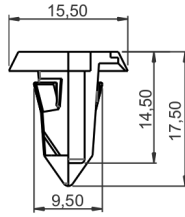

## 11-60007.5

N10516801

White / Black,  
Quantity:  
11-60007.5 - 5 pcs  
11-60007.10 - 10 pcs  
11-60007.25 - 25 pcs

Audi, BMW, Mini, Seat