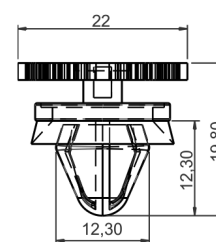

21-40015.5

White,
Quantity:
21-40015.5 - 5 pcs
21-40015.10 - 10 pcs
21-40015.25 - 25 pcs

Citroen, Dacia, DS, Fiat