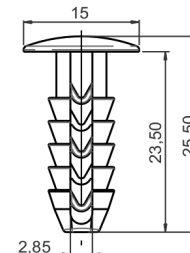

21-40043.5

735537083

Blue,
Quantity:
21-40043.5 - 5 pcs
21-40043.10 - 10 pcs
21-40043.25 - 25 pcs

Alfa Romeo, Fiat

25-20003.5

Black,
Quantity:
25-20003.5 - 5 pcs
25-20003.10 - 10 pcs
25-20003.25 - 25 pcs

Opel

33-10003.5

14591487
4292906

Black,
Quantity:
33-10003.5 - 5 pcs
33-10003.10 - 10 pcs
33-10003.25 - 25 pcs

Alfa Romeo, Fiat,
Lancia

33-10004.5

4274360

Black,
Quantity:
33-10004.5 - 5 pcs
33-10004.10 - 10 pcs
33-10004.25 - 25 pcs

Alfa Romeo, Fiat,
Lancia

33-10005.5

14592187

Black,
Quantity:
33-10005.5 - 5 pcs
33-10005.10 - 10 pcs
33-10005.25 - 25 pcs

Alfa Romeo

33-10008.5

14591887

Black,
Quantity:
33-10008.5 - 5 pcs
33-10008.10 - 10 pcs
33-10008.25 - 25 pcs

33-10009.5

7677865

Black,
Quantity:
33-10009.5 - 5 pcs
33-10009.10 - 10 pcs
33-10009.25 - 25 pcs

Alfa Romeo, Fiat,
Lancia, Peugeot

33-10016.5

14592087
735284886

Black,
Quantity:
33-10016.5 - 5 pcs
33-10016.10 - 10 pcs
33-10016.25 - 25 pcs

Alfa Romeo, Fiat,
Lancia

33-10017.5

14590887

Black,
Quantity:
33-10017.5 - 5 pcs
33-10017.10 - 10 pcs
33-10017.25 - 25 pcs

Fiat

33-10018.5

1609061280
1301019808
1301019650
130101965

Black,
Quantity:
33-10018.5 - 5 pcs
33-10018.10 - 10 pcs
33-10018.25 - 25 pcs

ABARTH, Alfa Romeo,
Citroen, Fiat

33-10021.5

14592287

Black,
Quantity:
33-10021.5 - 5 pcs
33-10021.10 - 10 pcs
33-10021.25 - 25 pcs

Fiat

33-10034.5

4310258

Black,
Quantity:
33-10034.5 - 5 pcs
33-10034.10 - 10 pcs
33-10034.25 - 25 pcs

Fiat