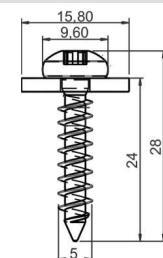

22-70001.5

Black,
Quantity:
22-70001.5 - 5 pcs
22-70001.10 - 10 pcs
22-70001.100 - 100 pcs

Citroen, Dacia, DS,
Mazda