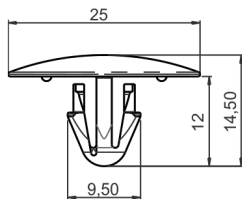

21-10025.5

9046709050
90467W0003

Black,
Quantity:
21-10025.5 - 5 pcs
21-10025.10 - 10 pcs
21-10025.25 - 25 pcs

Lexus, Toyota