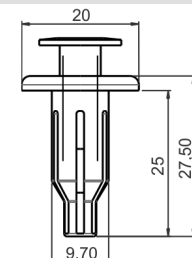

87-30001.5

94530624

Black,
Quantity:
87-30001.5 - 5 pcs
87-30001.10 - 10 pcs
87-30001.25 - 25 pcs

Honda, Opel,
VAUXHALL