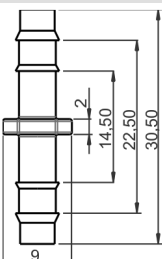

33-60010.5

7689403

Black,
Quantity:
33-60010.5 - 5 pcs
33-60010.10 - 10 pcs
33-60010.25 - 25 pcs

Alfa Romeo, Fiat,
Lancia

33-60012.5

14583087

Black,
Quantity:
33-60012.5 - 5 pcs
33-60012.10 - 10 pcs
33-60012.25 - 25 pcs