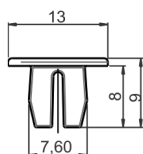

33-60001.5

14201980

White,
Quantity:
33-60001.5 - 5 pcs
33-60001.10 - 10 pcs
33-60001.25 - 25 pcs

ABARTH, Alfa Romeo,
Chrysler, Citroen

33-60002.5

4313075

Red,
Quantity:
33-60002.5 - 5 pcs
33-60002.10 - 10 pcs
33-60002.25 - 25 pcs

MERCEDES-BENZ

33-60003.5

14115980

Natural,
Quantity:
33-60003.5 - 5 pcs
33-60003.10 - 10 pcs
33-60003.25 - 25 pcs

Alfa Romeo, Citroen,
Fiat, Lancia

33-60004.5

46408953
46748771
60626849

Colorless / Black,
Quantity:
33-60004.5 - 5 pcs
33-60004.10 - 10 pcs
33-60004.25 - 25 pcs

Alfa Romeo, Fiat,
Lancia

33-60008.5

4264257
14215282

Blue,
Quantity:
33-60008.5 - 5 pcs
33-60008.10 - 10 pcs
33-60008.25 - 25 pcs

Fiat

33-60010.5

7689403

Black,
Quantity:
33-60010.5 - 5 pcs
33-60010.10 - 10 pcs
33-60010.25 - 25 pcs

33-60012.5

14583087

Black,
Quantity:
33-60012.5 - 5 pcs
33-60012.10 - 10 pcs
33-60012.25 - 25 pcs

33-70002.5

15699801

Quantity:
33-70002.5 - 5 pcs
33-70002.10 - 10 pcs
33-70002.100 - 100 pcs

33-70003.5

Quantity:
33-70003.5 - 5 pcs
33-70003.10 - 10 pcs
33-70003.100 - 100 pcs

76-30003.5

71741887

Black,
Quantity:
76-30003.5 - 5 pcs
76-30003.10 - 10 pcs
76-30003.25 - 25 pcs

Fiat, Suzuki

76-40009.5

71741889

White,
Quantity:
76-40009.5 - 5 pcs
76-40009.10 - 10 pcs
76-40009.25 - 25 pcs

Fiat, Suzuki

87-20001.5

51751429

Black,
Quantity:
87-20001.5 - 5 pcs
87-20001.10 - 10 pcs
87-20001.25 - 25 pcs

Alfa Romeo, Fiat, Opel,
Saab