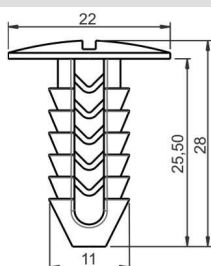

33-10017.5

14590887

Black,
Quantity:
33-10017.5 - 5 pcs
33-10017.10 - 10 pcs
33-10017.25 - 25 pcs

Fiat