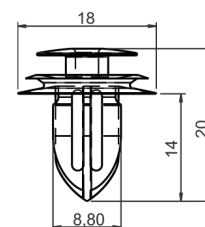

21-40035.5

6822LL

White,
Quantity:
21-40035.5 - 5 pcs
21-40035.10 - 10 pcs
21-40035.25 - 25 pcs

Citroen, Lexus,
Mitsubishi, Nissan