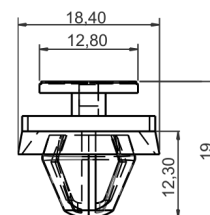

21-40031.5

White,
Quantity:
21-40031.5 - 5 pcs
21-40031.10 - 10 pcs
21-40031.25 - 25 pcs

Citroen, Dacia, DS, Fiat