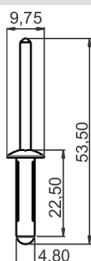

33-20009.5

W7021055300
W7028525300
07000412
6979646
7000412

Quantity:
33-20009.5 - 5 pcs
33-20009.10 - 10 pcs
33-20009.25 - 25 pcs

Citroen, DS, Fiat, Ford