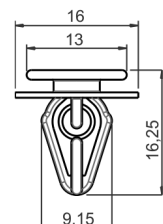

76-40009.5

0940908328
094090832800C

White,
Quantity:
76-40009.5 - 5 pcs
76-40009.10 - 10 pcs
76-40009.25 - 25 pcs

Fiat, Suzuki