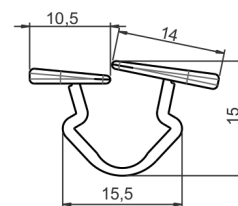

11-10016.5

1H5863849A9B9
1H5863849A01C
1H5863849A
1H586384901C

Black,
Quantity:
11-10016.5 - 5 pcs
11-10016.10 - 10 pcs
11-10016.25 - 25 pcs

Audi, Seat, Skoda, VW