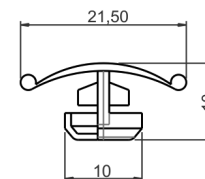

11-30002.5

Black,
Quantity:
11-30002.5 - 5 pcs
11-30002.10 - 10 pcs
11-30002.25 - 25 pcs

Audi, Citroen, Dacia, DS

11-60030.5

Colorless,
Quantity:
11-60030.5 - 5 pcs
11-60030.10 - 10 pcs
11-60030.25 - 25 pcs

174610

12-10001.5

Black,
Quantity:
12-10001.5 - 5 pcs
12-10001.10 - 10 pcs
12-10001.25 - 25 pcs

Opel

90022049
2240861

12-10004.5

Black,
Quantity:
12-10004.5 - 5 pcs
12-10004.10 - 10 pcs
12-10004.25 - 25 pcs

1162488
90355604

Chevrolet, Opel,
VAUXHALL

12-10005.5

Black,
Quantity:
12-10005.5 - 5 pcs
12-10005.10 - 10 pcs
12-10005.25 - 25 pcs

Opel

1162484
90040750

12-10008.5

Black,
Quantity:
12-10008.5 - 5 pcs
12-10008.10 - 10 pcs
12-10008.25 - 25 pcs

13265959
1162742

Chevrolet, Opel,
VAUXHALL

12-20002.5

Black,
Quantity:
12-20002.5 - 5 pcs
12-20002.10 - 10 pcs
12-20002.25 - 25 pcs

Chevrolet, Opel

90508809
1400806

12-20006.5

Black,
Quantity:
12-20006.5 - 5 pcs
12-20006.10 - 10 pcs
12-20006.25 - 25 pcs

Chevrolet, Opel,
VAUXHALL

1406925
9130754

12-20007.5

Black,
Quantity:
12-20007.5 - 5 pcs
12-20007.10 - 10 pcs
12-20007.25 - 25 pcs

Opel

11571109
212951

12-20009.5

Quantity:
12-20009.5 - 5 pcs
12-20009.10 - 10 pcs
12-20009.25 - 25 pcs

90589346
1406528

Chevrolet, Opel,
VAUXHALL

12-40003.5

Quantity:
12-40003.5 - 5 pcs
12-40003.10 - 10 pcs
12-40003.25 - 25 pcs

Opel

100490
6616858

12-40005.5

Red,
Quantity:
12-40005.5 - 5 pcs
12-40005.10 - 10 pcs
12-40005.25 - 25 pcs

Chevrolet, Opel,
VAUXHALL

90457899
2345959