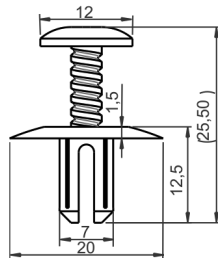

10-30004.5

Black,
Quantity:
10-30004.5 - 5 pcs
10-30004.10 - 10 pcs
10-30004.25 - 25 pcs

ALPINA, Audi, BMW,
BMW (BRILLIANCE)

11-10009.5

82386320301C

Black,
Quantity:
11-10009.5 - 5 pcs
11-10009.10 - 10 pcs
11-10009.25 - 25 pcs