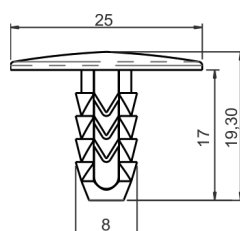

33-10021.5

14592287

Black,
Quantity:
33-10021.5 - 5 pcs
33-10021.10 - 10 pcs
33-10021.25 - 25 pcs

Fiat

33-10034.5

4310258

Black,
Quantity:
33-10034.5 - 5 pcs
33-10034.10 - 10 pcs
33-10034.25 - 25 pcs

Fiat