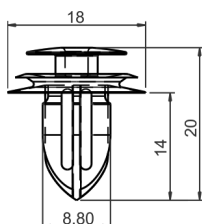

21-40035.5

White,
Quantity:
21-40035.5 - 5 pcs
21-40035.10 - 10 pcs
21-40035.25 - 25 pcs

Citroen, Lexus,
Mitsubishi, Nissan