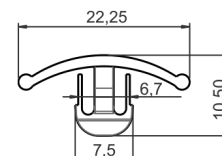

12-10004.5

Black,
Quantity:
12-10004.5 - 5 pcs
12-10004.10 - 10 pcs
12-10004.25 - 25 pcs

1162488
90355604

Chevrolet, Opel,
VAUXHALL