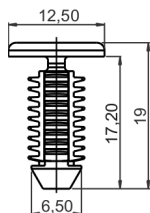

21-10005.5

699515

Black,
Quantity:
21-10005.5 - 5 pcs
21-10005.10 - 10 pcs
21-10005.25 - 25 pcs

Citroen, Peugeot