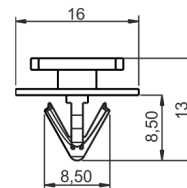

12-40021.5

149910
90560163

White,
Quantity:
12-40021.5 - 5 pcs
12-40021.10 - 10 pcs
12-40021.25 - 25 pcs

Opel

12-40022.5

122920
9114743

White,
Quantity:
12-40022.5 - 5 pcs
12-40022.10 - 10 pcs
12-40022.25 - 25 pcs

Opel

12-40023.5

25693852
25724529

Grey,
Quantity:
12-40023.5 - 5 pcs
12-40023.10 - 10 pcs
12-40023.25 - 25 pcs

Opel

12-40024.5

11571175
19352782

Grey / Black,
Quantity:
12-40024.5 - 5 pcs
12-40024.10 - 10 pcs
12-40024.25 - 25 pcs

Opel

12-50002.5

90461994
1288888

White,
Quantity:
12-50002.5 - 5 pcs
12-50002.10 - 10 pcs
12-50002.100 - 100 pcs

12-60002.5

1404969
24449408

Red,
Quantity:
12-60002.5 - 5 pcs
12-60002.10 - 10 pcs
12-60002.25 - 25 pcs

Opel, VAUXHALL

12-70002.5

11071511
2020005

Quantity:
12-70002.5 - 5 pcs
12-70002.10 - 10 pcs
12-70002.100 - 100 pcs

12-70003.5

11093351
2026706

Quantity:
12-70003.5 - 5 pcs
12-70003.10 - 10 pcs
12-70003.100 - 100 pcs

Opel, VAUXHALL

12-70006.5

2022158
11074863
11074862
2022209

Quantity:
12-70006.5 - 5 pcs
12-70006.10 - 10 pcs
12-70006.100 - 100 pcs

12-70010.5

90377951
171953

Black,
Quantity:
12-70010.5 - 5 pcs
12-70010.10 - 10 pcs
12-70010.100 - 100 pcs

Chevrolet, Citroen,
Fiat, Opel

12-70011.5

11067771
2038253

Quantity:
12-70011.5 - 5 pcs
12-70011.10 - 10 pcs
12-70011.100 - 100 pcs

13-20006.5

90033713
164361

Quantity:
13-20006.5 - 5 pcs
13-20006.10 - 10 pcs
13-20006.25 - 25 pcs

Citroen, Opel, Peugeot,
Renault