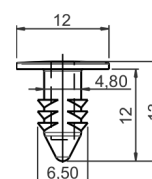

21-40043.5

735537083

Blue,
Quantity:
21-40043.5 - 5 pcs
21-40043.10 - 10 pcs
21-40043.25 - 25 pcs

Alfa Romeo, Fiat

25-20003.5

Black,
Quantity:
25-20003.5 - 5 pcs
25-20003.10 - 10 pcs
25-20003.25 - 25 pcs

Opel

33-10003.5

14591487
4292906

Black,
Quantity:
33-10003.5 - 5 pcs
33-10003.10 - 10 pcs
33-10003.25 - 25 pcs

Alfa Romeo, Fiat,
Lancia

33-10004.5

4274360

Black,
Quantity:
33-10004.5 - 5 pcs
33-10004.10 - 10 pcs
33-10004.25 - 25 pcs

Alfa Romeo, Fiat,
Lancia

33-10005.5

14592187

Black,
Quantity:
33-10005.5 - 5 pcs
33-10005.10 - 10 pcs
33-10005.25 - 25 pcs

Alfa Romeo

33-10008.5

14591887

Black,
Quantity:
33-10008.5 - 5 pcs
33-10008.10 - 10 pcs
33-10008.25 - 25 pcs

33-10009.5

7677865

Black,
Quantity:
33-10009.5 - 5 pcs
33-10009.10 - 10 pcs
33-10009.25 - 25 pcs

Alfa Romeo, Fiat,
Lancia, Peugeot

33-10016.5

14592087
735284886

Black,
Quantity:
33-10016.5 - 5 pcs
33-10016.10 - 10 pcs
33-10016.25 - 25 pcs

Alfa Romeo, Fiat,
Lancia

33-10017.5

14590887

Black,
Quantity:
33-10017.5 - 5 pcs
33-10017.10 - 10 pcs
33-10017.25 - 25 pcs

Fiat

33-10018.5

1609061280
1301019808
1301019650
130101965

Black,
Quantity:
33-10018.5 - 5 pcs
33-10018.10 - 10 pcs
33-10018.25 - 25 pcs

ABARTH, Alfa Romeo,
Citroen, Fiat

33-10021.5

14592287

Black,
Quantity:
33-10021.5 - 5 pcs
33-10021.10 - 10 pcs
33-10021.25 - 25 pcs

Fiat

33-10034.5

4310258

Black,
Quantity:
33-10034.5 - 5 pcs
33-10034.10 - 10 pcs
33-10034.25 - 25 pcs

Fiat