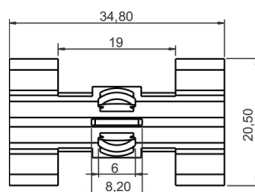

10-40050.5

51138231130

Natural,
Quantity:
10-40050.5 - 5 pcs
10-40050.10 - 10 pcs
10-40050.25 - 25 pcs

ALPINA, BMW

10-40065.5

07131480418
07132757821

Grey,
Quantity:
10-40065.5 - 5 pcs
10-40065.10 - 10 pcs
10-40065.25 - 25 pcs

Mini