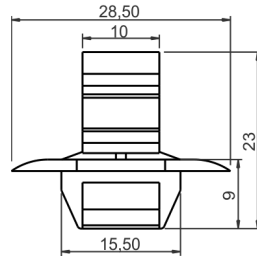

21-40059.5

792827

Black,
Quantity:
21-40059.5 - 5 pcs
21-40059.10 - 10 pcs
21-40059.25 - 25 pcs

Citroen, Peugeot

21-40062.5

6992J4

White,
Quantity:
21-40062.5 - 5 pcs
21-40062.10 - 10 pcs
21-40062.25 - 25 pcs

Citroen, Peugeot