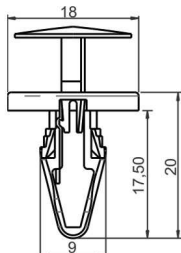

87-20002.5

YQ00159480
4811301

Black,
Quantity:
87-20002.5 - 5 pcs
87-20002.10 - 10 pcs
87-20002.25 - 25 pcs

Ford, FORD USA, Opel,
VAUXHALL