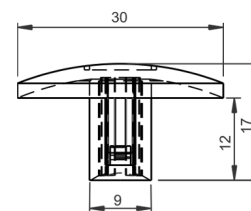

21-10006.5

Black,
Quantity:
21-10006.5 - 5 pcs
21-10006.10 - 10 pcs
21-10006.25 - 25 pcs

Citroen, Dacia, DS, Fiat