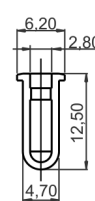

11-60008.5

113857219A

Black,
Quantity:
11-60008.5 - 5 pcs
11-60008.10 - 10 pcs
11-60008.25 - 25 pcs

11-60012.5

321813998A

White,
Quantity:
11-60012.5 - 5 pcs
11-60012.10 - 10 pcs
11-60012.25 - 25 pcs

Audi, VW

11-60013.5

165827592

Beige,
Quantity:
11-60013.5 - 5 pcs
11-60013.10 - 10 pcs
11-60013.25 - 25 pcs

Audi, Seat, VW

11-60014.5

357827998

Black,
Quantity:
11-60014.5 - 5 pcs
11-60014.10 - 10 pcs
11-60014.25 - 25 pcs

Seat, VW

11-60018.5

N90833801

Black,
Quantity:
11-60018.5 - 5 pcs
11-60018.10 - 10 pcs
11-60018.25 - 25 pcs

ABARTH, Alfa Romeo,
Audi, Fiat

11-60020.5

N10621301

White / Black,
Quantity:
11-60020.5 - 5 pcs
11-60020.10 - 10 pcs
11-60020.25 - 25 pcs

Audi, Seat, Skoda, VW

11-60022.5

6N0809966A

Black,
Quantity:
11-60022.5 - 5 pcs
11-60022.10 - 10 pcs
11-60022.25 - 25 pcs

Audi, CUPRA, Seat,
Skoda

11-60030.5

113853615

Colorless,
Quantity:
11-60030.5 - 5 pcs
11-60030.10 - 10 pcs
11-60030.25 - 25 pcs

Audi, Seat, Skoda, VW

11-60031.5

1H0853586

Green,
Quantity:
11-60031.5 - 5 pcs
11-60031.10 - 10 pcs
11-60031.25 - 25 pcs

Audi, Seat, VW

11-60032.5

N0120622

Grey,
Quantity:
11-60032.5 - 5 pcs
11-60032.10 - 10 pcs
11-60032.25 - 25 pcs

Seat, VW

11-60034.5

1H0867981

White,
Quantity:
11-60034.5 - 5 pcs
11-60034.10 - 10 pcs
11-60034.25 - 25 pcs

Skoda

11-60035.5

3C0853586

Black,
Quantity:
11-60035.5 - 5 pcs
11-60035.10 - 10 pcs
11-60035.25 - 25 pcs

Audi