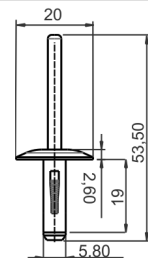

10-20020.5

51717002953
51777171004

Black,
Quantity:
10-20020.5 - 5 pcs
10-20020.10 - 10 pcs
10-20020.25 - 25 pcs

ALPINA, BMW, BMW
(BRILLIANCE), Mini