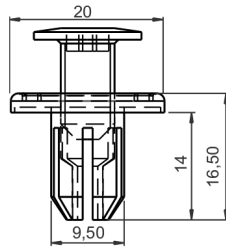

10-30008.5

4803742
94530623

Black,
Quantity:
10-30008.5 - 5 pcs
10-30008.10 - 10 pcs
10-30008.25 - 25 pcs

BMW, Chevrolet, Mini,
Opel

11-10012.5

90579619
157979

Black,
Quantity:
11-10012.5 - 5 pcs
11-10012.10 - 10 pcs
11-10012.25 - 25 pcs

Ford, Seat, VW