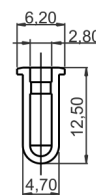

11-60013.5

165827592

Beige,
Quantity:
11-60013.5 - 5 pcs
11-60013.10 - 10 pcs
11-60013.25 - 25 pcs

Audi, Seat, VW

11-60014.5

357827998

Black,
Quantity:
11-60014.5 - 5 pcs
11-60014.10 - 10 pcs
11-60014.25 - 25 pcs

Seat, VW

11-60018.5

N90833801

Black,
Quantity:
11-60018.5 - 5 pcs
11-60018.10 - 10 pcs
11-60018.25 - 25 pcs

ABARTH, Alfa Romeo,
Audi, Fiat

11-60020.5

N10621301

White / Black,
Quantity:
11-60020.5 - 5 pcs
11-60020.10 - 10 pcs
11-60020.25 - 25 pcs

Audi, Seat, Skoda, VW

11-60022.5

6N0809966A

Black,
Quantity:
11-60022.5 - 5 pcs
11-60022.10 - 10 pcs
11-60022.25 - 25 pcs

Audi, CUPRA, Seat,
Skoda

11-60030.5

113853615

Colorless,
Quantity:
11-60030.5 - 5 pcs
11-60030.10 - 10 pcs
11-60030.25 - 25 pcs

11-60031.5

1H0853586

Green,
Quantity:
11-60031.5 - 5 pcs
11-60031.10 - 10 pcs
11-60031.25 - 25 pcs

Audi, Seat, VW

11-60032.5

N0120622

Grey,
Quantity:
11-60032.5 - 5 pcs
11-60032.10 - 10 pcs
11-60032.25 - 25 pcs

Seat, VW

11-60034.5

1H0867981

White,
Quantity:
11-60034.5 - 5 pcs
11-60034.10 - 10 pcs
11-60034.25 - 25 pcs

Skoda

11-60035.5

3C0853586

Black,
Quantity:
11-60035.5 - 5 pcs
11-60035.10 - 10 pcs
11-60035.25 - 25 pcs

Audi

11-70001.5

N90775001
N90648704

Quantity:
11-70001.5 - 5 pcs
11-70001.10 - 10 pcs
11-70001.100 - 100 pcs

Audi, Seat, Skoda, VW

11-70002.5

N90974701

Quantity:
11-70002.5 - 5 pcs
11-70002.10 - 10 pcs
11-70002.100 - 100 pcs