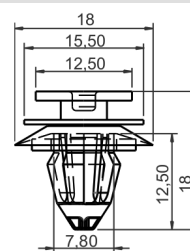

10-40012.5

White,
Quantity:
10-40012.5 - 5 pcs
10-40012.10 - 10 pcs
10-40012.25 - 25 pcs

ALPINA, BMW, Mini