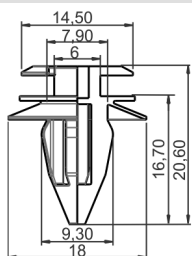

10-40011.5

Yellow,
Quantity:
10-40011.5 - 5 pcs
10-40011.10 - 10 pcs
10-40011.25 - 25 pcs

BMW, Mini