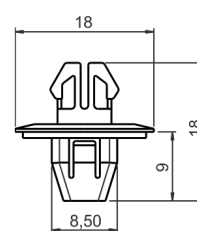

77-40048.5

7755365D10000
7755365D10

White,
Quantity:
77-40048.5 - 5 pcs
77-40048.10 - 10 pcs
77-40048.25 - 25 pcs

Lexus, Toyota