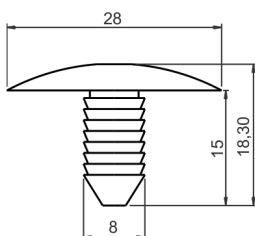

12-10005.5

Black,
Quantity:
12-10005.5 - 5 pcs
12-10005.10 - 10 pcs
12-10005.25 - 25 pcs

Opel

1162484
90040750

12-10008.5

Black,
Quantity:
12-10008.5 - 5 pcs
12-10008.10 - 10 pcs
12-10008.25 - 25 pcs

13265959
1162742

Chevrolet, Opel,
VAUXHALL