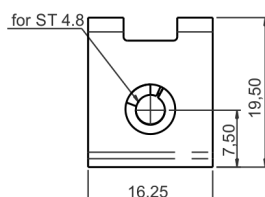

11-40114.5

Quantity:
11-40114.5 - 5 pcs
11-40114.10 - 10 pcs
11-40114.25 - 25 pcs

Audi, Seat, Skoda, VW