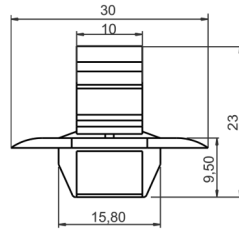

21-40055.5

792834
6992P3

Black,
Quantity:
21-40055.5 - 5 pcs
21-40055.10 - 10 pcs
21-40055.25 - 25 pcs

Citroen, Peugeot