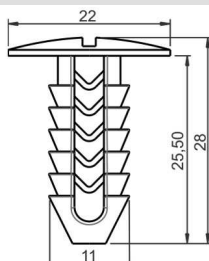

33-10017.5

14590887

Black,
Quantity:
33-10017.5 - 5 pcs
33-10017.10 - 10 pcs
33-10017.25 - 25 pcs

Fiat