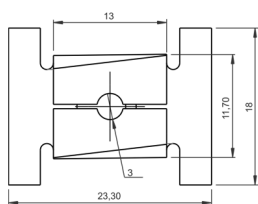

33-40019.5

Quantity:
33-40019.5 - 5 pcs
33-40019.10 - 10 pcs
33-40019.25 - 25 pcs

Alfa Romeo, Citroen,
Fiat, Peugeot

33-60001.5

White,
Quantity:
33-60001.5 - 5 pcs
33-60001.10 - 10 pcs
33-60001.25 - 25 pcs

ABARTH, Alfa Romeo,
Chrysler, Citroen

33-60003.5

Natural,
Quantity:
33-60003.5 - 5 pcs
33-60003.10 - 10 pcs
33-60003.25 - 25 pcs

Alfa Romeo, Citroen,
Fiat, Lancia

6992G2