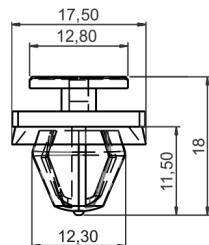

21-40019.5

White,
Quantity:
21-40019.5 - 5 pcs
21-40019.10 - 10 pcs
21-40019.25 - 25 pcs

Citroen, Dacia, DS, Fiat