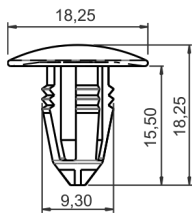

13-10008.5

1018435
W7042185SY
E8662025SFA
6725950
1629279
06725950
1018346

Black,
Quantity:
13-10008.5 - 5 pcs
13-10008.10 - 10 pcs
13-10008.25 - 25 pcs

Ford