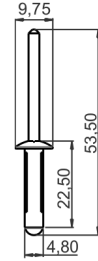

33-20009.5

7703072322
7701054302

Quantity:
33-20009.5 - 5 pcs
33-20009.10 - 10 pcs
33-20009.25 - 25 pcs

Citroen, DS, Fiat, Ford