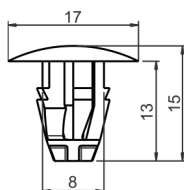

10-10001.5

Black,
Quantity:
10-10001.5 - 5 pcs
10-10001.10 - 10 pcs
10-10001.25 - 25 pcs

BMW