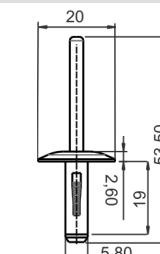

10-20020.5

Black,
Quantity:
10-20020.5 - 5 pcs
10-20020.10 - 10 pcs
10-20020.25 - 25 pcs

ALPINA, BMW, BMW (BRILLIANCE), Mini