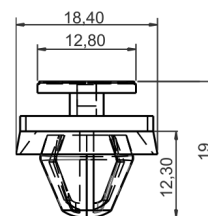

21-40031.5

White,
Quantity:
21-40031.5 - 5 pcs
21-40031.10 - 10 pcs
21-40031.25 - 25 pcs

Citroen, Dacia, DS, Fiat